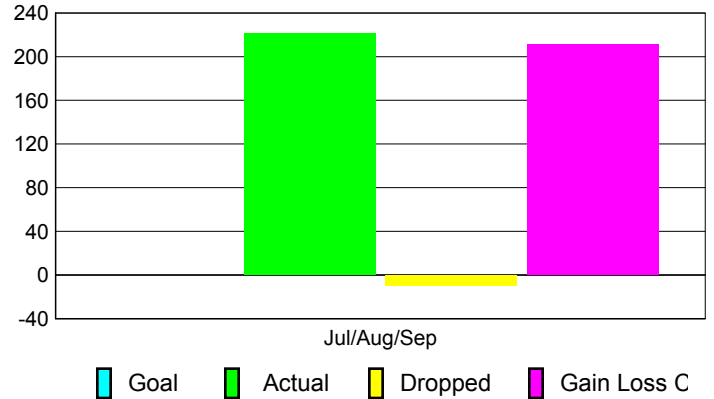

Membership Results 2010-2011

Goal, New, Dropped, Gain/Loss